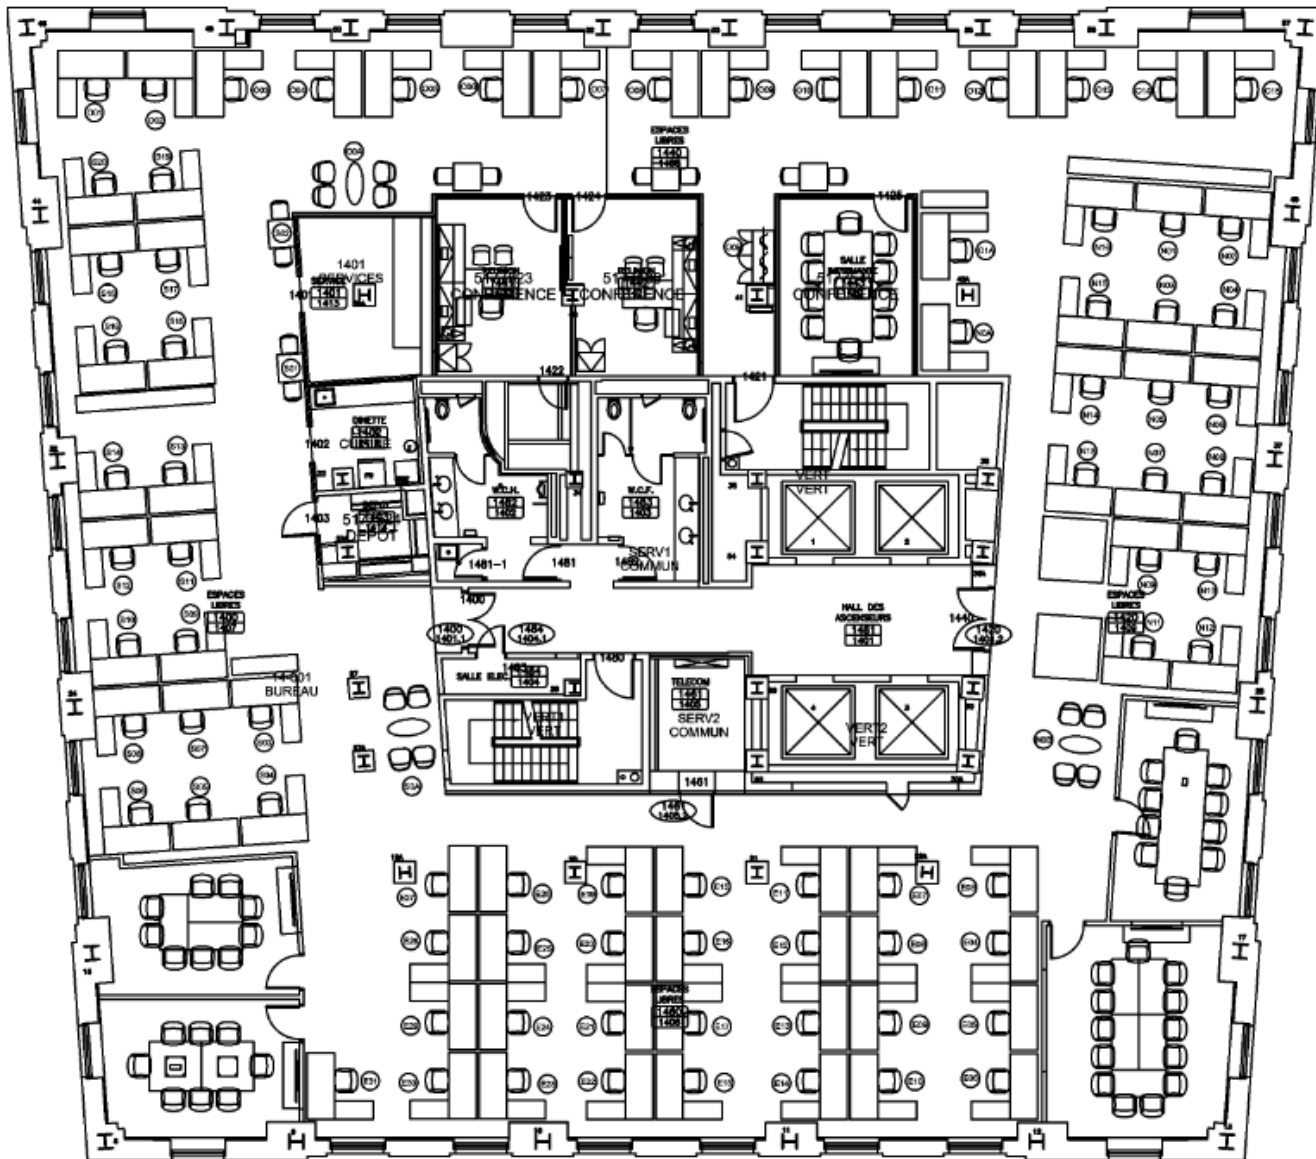

1050 Beaver Hall

Floor plans

(Desjardins floors where lease is expiring in
September 2021)

Floor 4 (15,463 sf)

Floor 5 (15,647 sf)

Floor 6 (15,617 sf)

Floor 13 (10,147 sf)

Floor 14 (10,247 sf)

Floor 15 partial (3,538 sf)

1050 Beaver Hall

Floor plans

4, 5, 6

Floor 4 (15,463 sf)

Floor 5 (15,647 sf)

Floor 6 (15,617 sf)