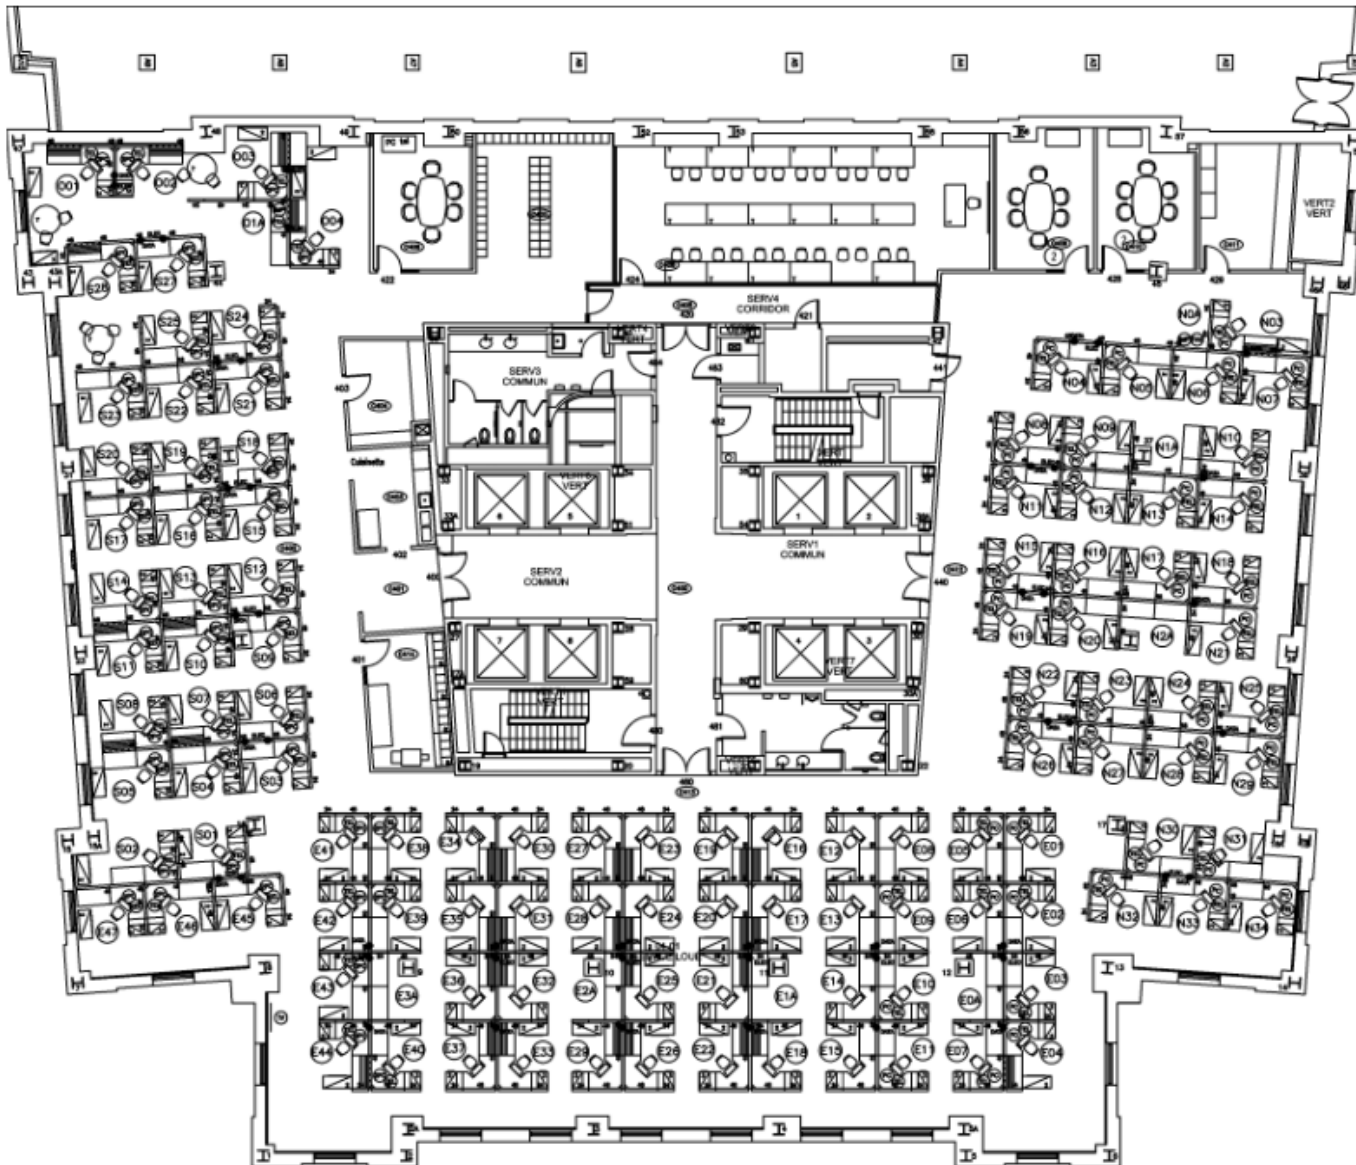

1050 Beaver Hall

Floor plans

(Desjardins floors where lease is expiring in
September 2021)

Floor 4 (15,463 sf)

Floor 5 (15,647 sf)

Floor 6 (15,617 sf)

Floor 13 (10,147 sf)

Floor 14 (10,247 sf)

Floor 15 partial (3,538 sf)

1050 Beaver Hall

Floor plans

4, 5, 6

Floor 4 (15,463 sf)

Floor 5 (15,647 sf)

Floor 6 (15,617 sf)