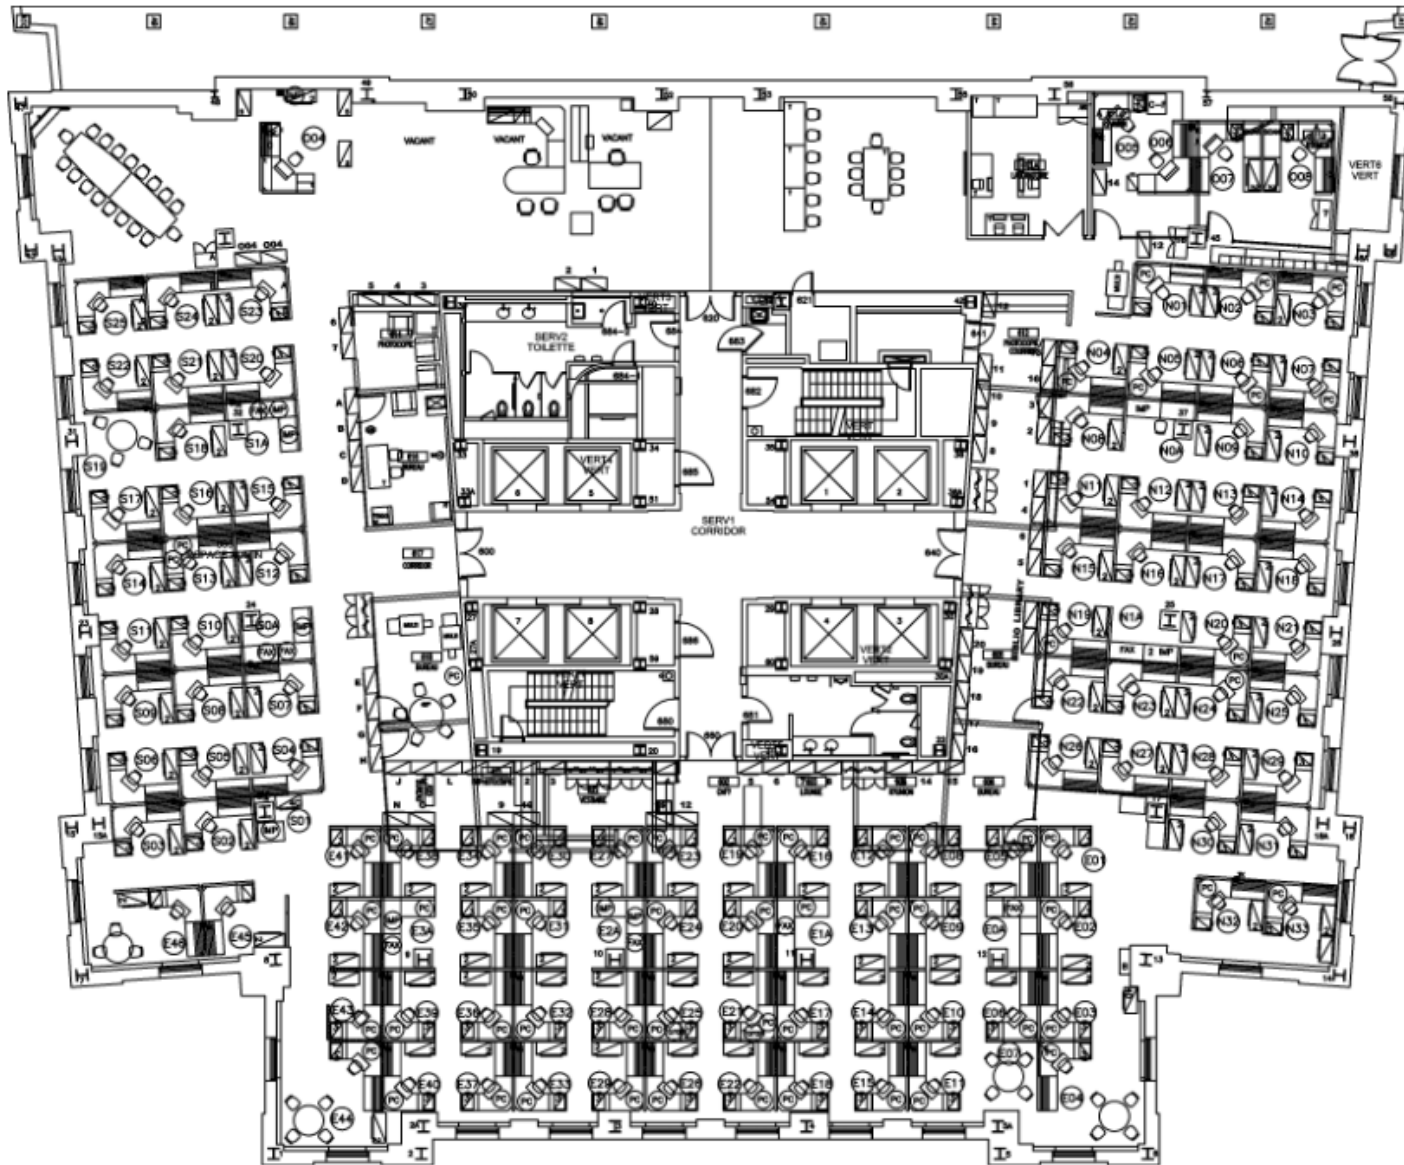

1050 Beaver Hall

Floor plans

(Desjardins floors where lease is expiring in
September 2021)

Floor 4 (15,463 sf)

Floor 5 (15,647 sf)

Floor 6 (15,617 sf)

Floor 13 (10,147 sf)

Floor 14 (10,247 sf)

Floor 15 partial (3,538 sf)

1050 Beaver Hall

Floor plans

4, 5, 6

Floor 4 (15,463 sf)

Floor 5 (15,647 sf)

Floor 6 (15,617 sf)