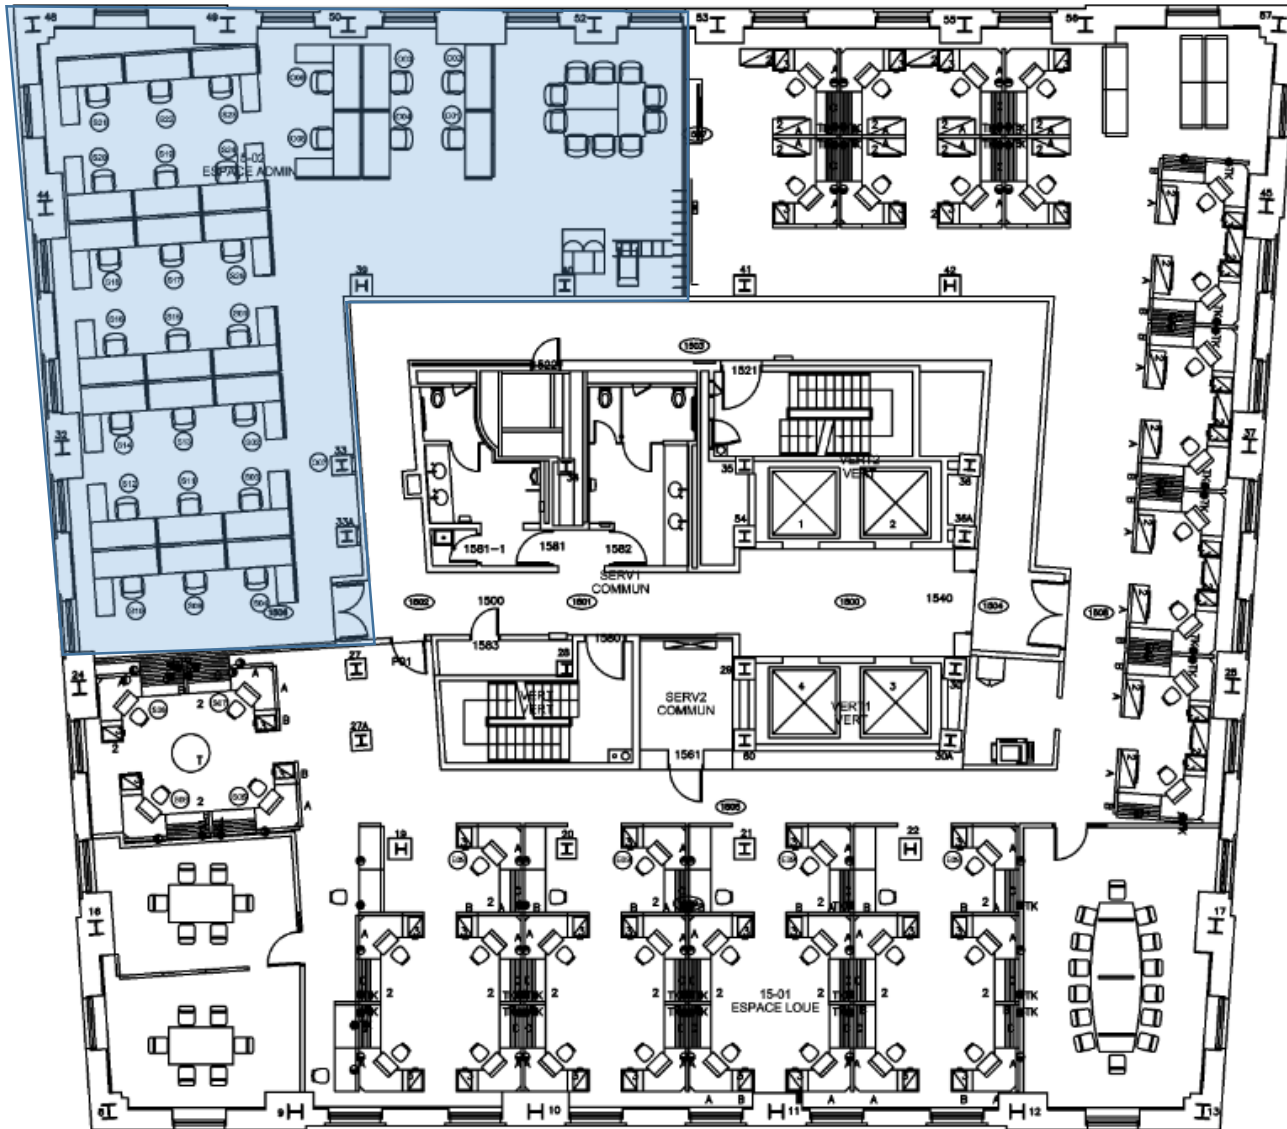

1050 Beaver Hall

Floor plans

(Desjardins floors where lease is expiring in
September 2021)

Floor 4 (15,463 sf)

Floor 5 (15,647 sf)

Floor 6 (15,617 sf)

Floor 13 (10,147 sf)

Floor 14 (10,247 sf)

Floor 15 partial (3,538 sf)

1050 Beaver Hall

Floor plans

4, 5, 6

Floor 4 (15,463 sf)

Floor 5 (15,647 sf)

Floor 6 (15,617 sf)