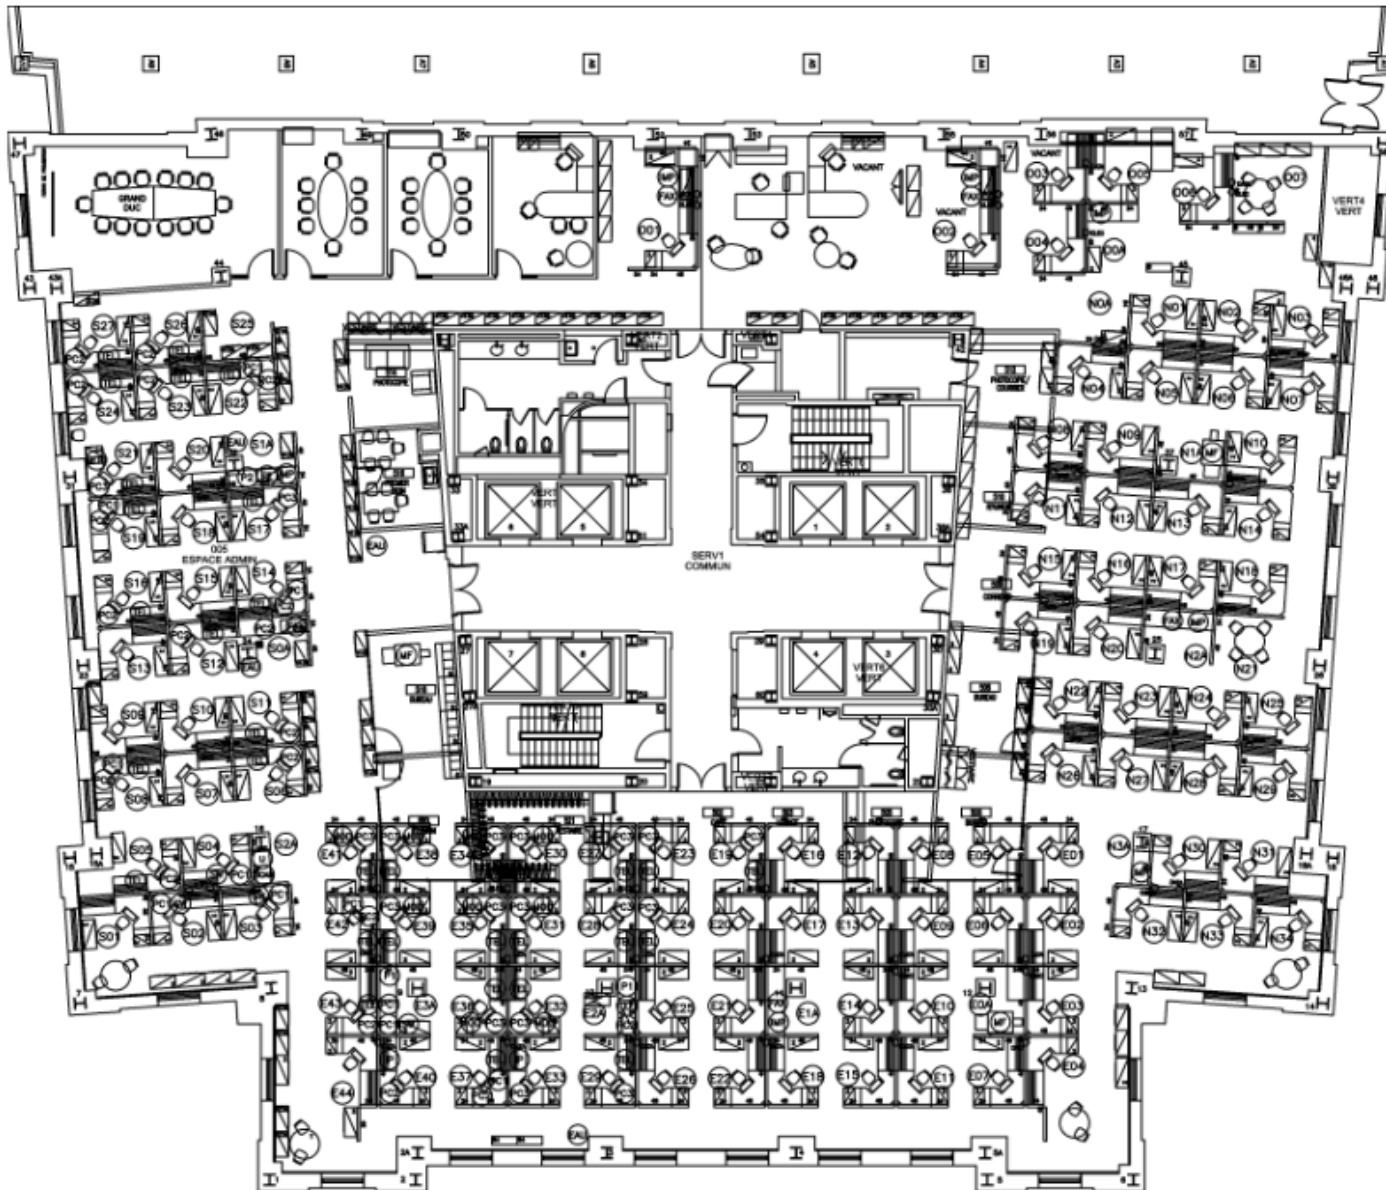

1050 Beaver Hall

Floor plans

(Desjardins floors where lease is expiring in
September 2021)

Floor 4 (15,463 sf)

Floor 5 (15,647 sf)

Floor 6 (15,617 sf)

Floor 13 (10,147 sf)

Floor 14 (10,247 sf)

Floor 15 partial (3,538 sf)

1050 Beaver Hall

Floor plans

4, 5, 6

Floor 4 (15,463 sf)

Floor 5 (15,647 sf)

Floor 6 (15,617 sf)