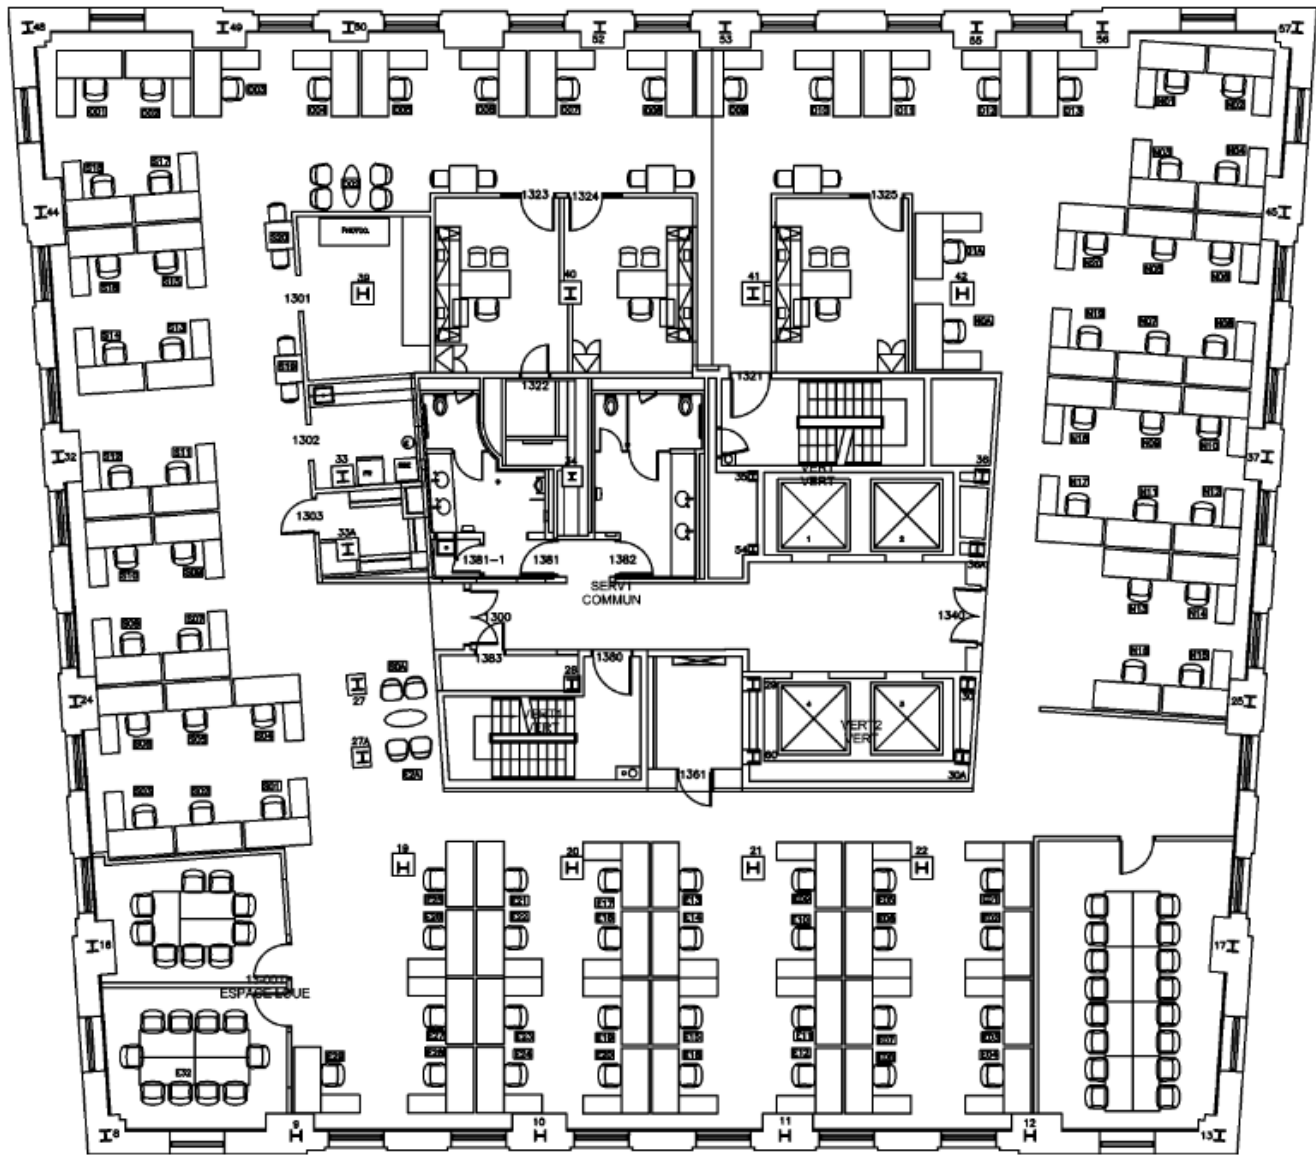

1050 Beaver Hall

Floor plans

(Desjardins floors where lease is expiring in
September 2021)

Floor 4 (15,463 sf)

Floor 5 (15,647 sf)

Floor 6 (15,617 sf)

Floor 13 (10,147 sf)

Floor 14 (10,247 sf)

Floor 15 partial (3,538 sf)

1050 Beaver Hall

Floor plans

4, 5, 6

Floor 4 (15,463 sf)

Floor 5 (15,647 sf)

Floor 6 (15,617 sf)